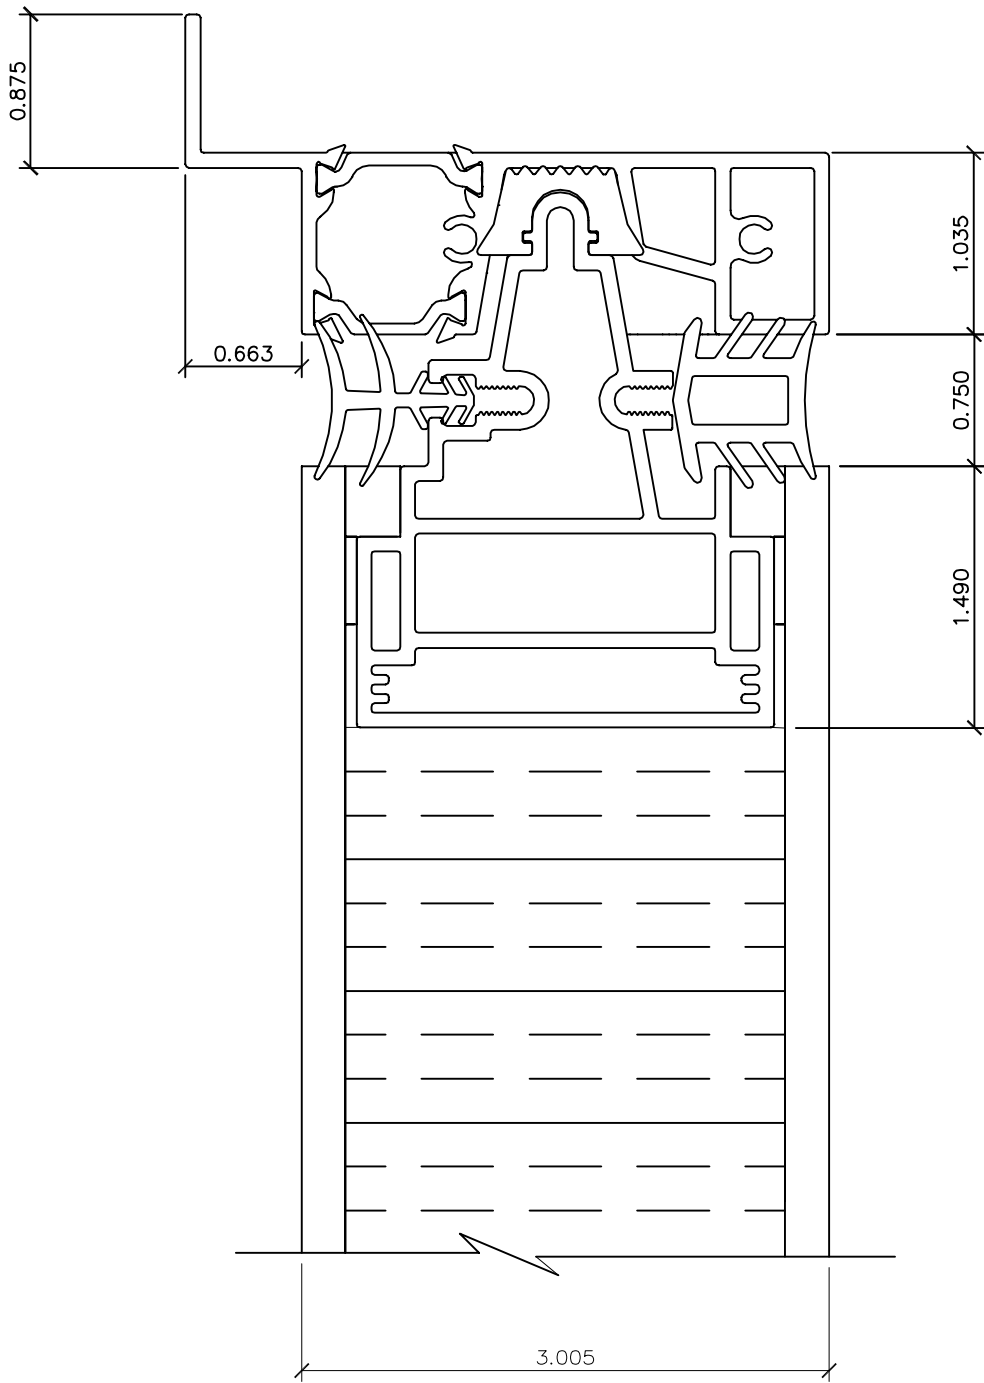

SCALE: 1:1	SHEET:
---------------	--------

DIMENSIONS IN INCHES

**SoleraWall**<sup>™</sup>  
INSULATED GLASS DAYLIGHTING SYSTEM

PROJECT:

TITLE:

SoleraWall INTERMEDIATE DETAIL

DRAWN:

KY

DATE:

2019-01-25

DWG NO.

REV

01

SCALE:

1:1

SHEET:

DIMENSIONS IN INCHES

SoleraWall™  
INSULATED GLASS DAYLIGHTING SYSTEM

PROJECT:

TITLE:

SoleraWall HEADER DETAIL

DRAWN:  
KY

DATE:  
2019-01-25

DWG NO.

REV  
01

SCALE: 1:1

SHEET: