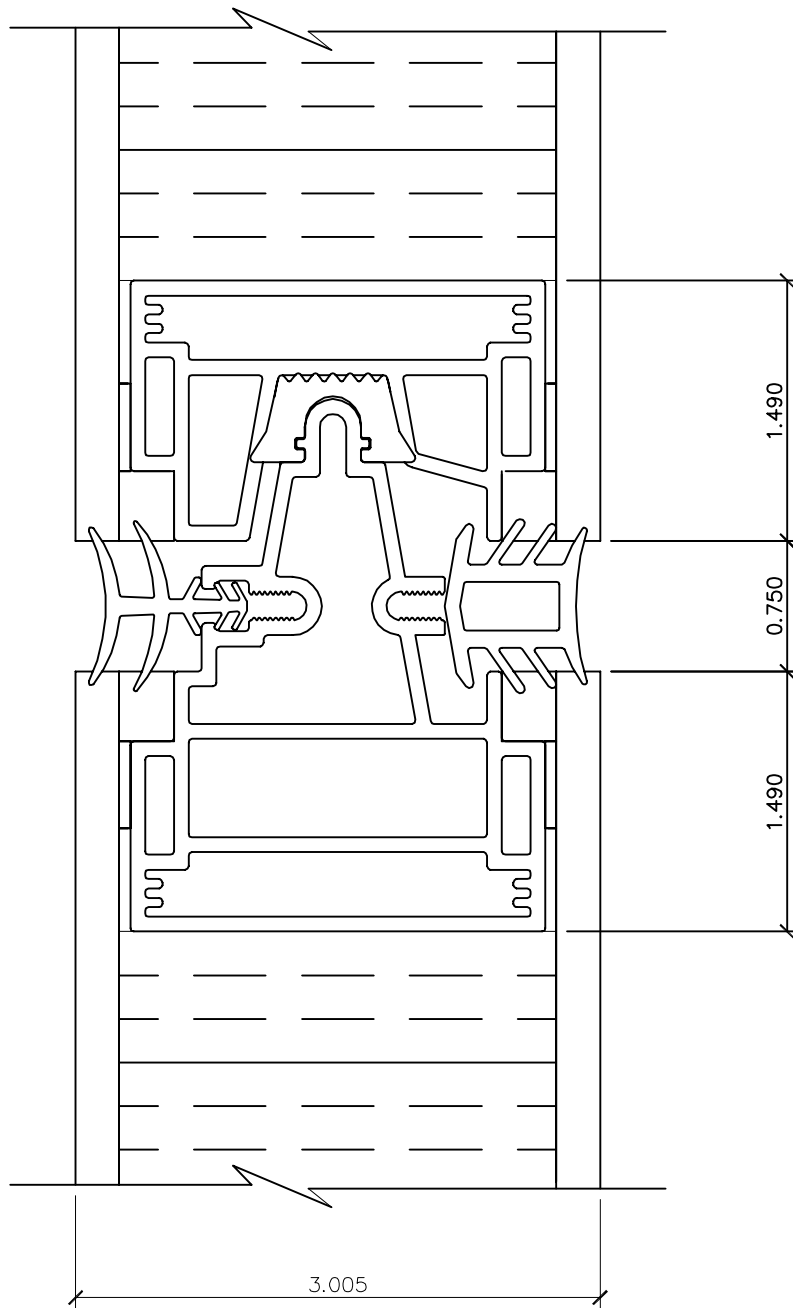

DIMENSIONS IN INCHES

**SoleraWall**<sup>TM</sup>  
INSULATED GLASS DAYLIGHTING SYSTEM

PROJECT:

TITLE:  
SoleraWall SILL DETAIL

DRAWN: KY	DATE: 2019-01-25	DWG NO.	REV 01
--------------	---------------------	---------	-----------

SCALE: 1:1	SHEET:
---------------	--------

DIMENSIONS IN INCHES

**SoleraWall**<sup>™</sup>  
INSULATED GLASS DAYLIGHTING SYSTEM

PROJECT:

TITLE:

SoleraWall INTERMEDIATE DETAIL

DRAWN:

KY

DATE:

2019-01-25

DWG NO.

REV

01

SCALE:

1:1

SHEET:

REV  
01

SCALE: 1:1

SHEET: